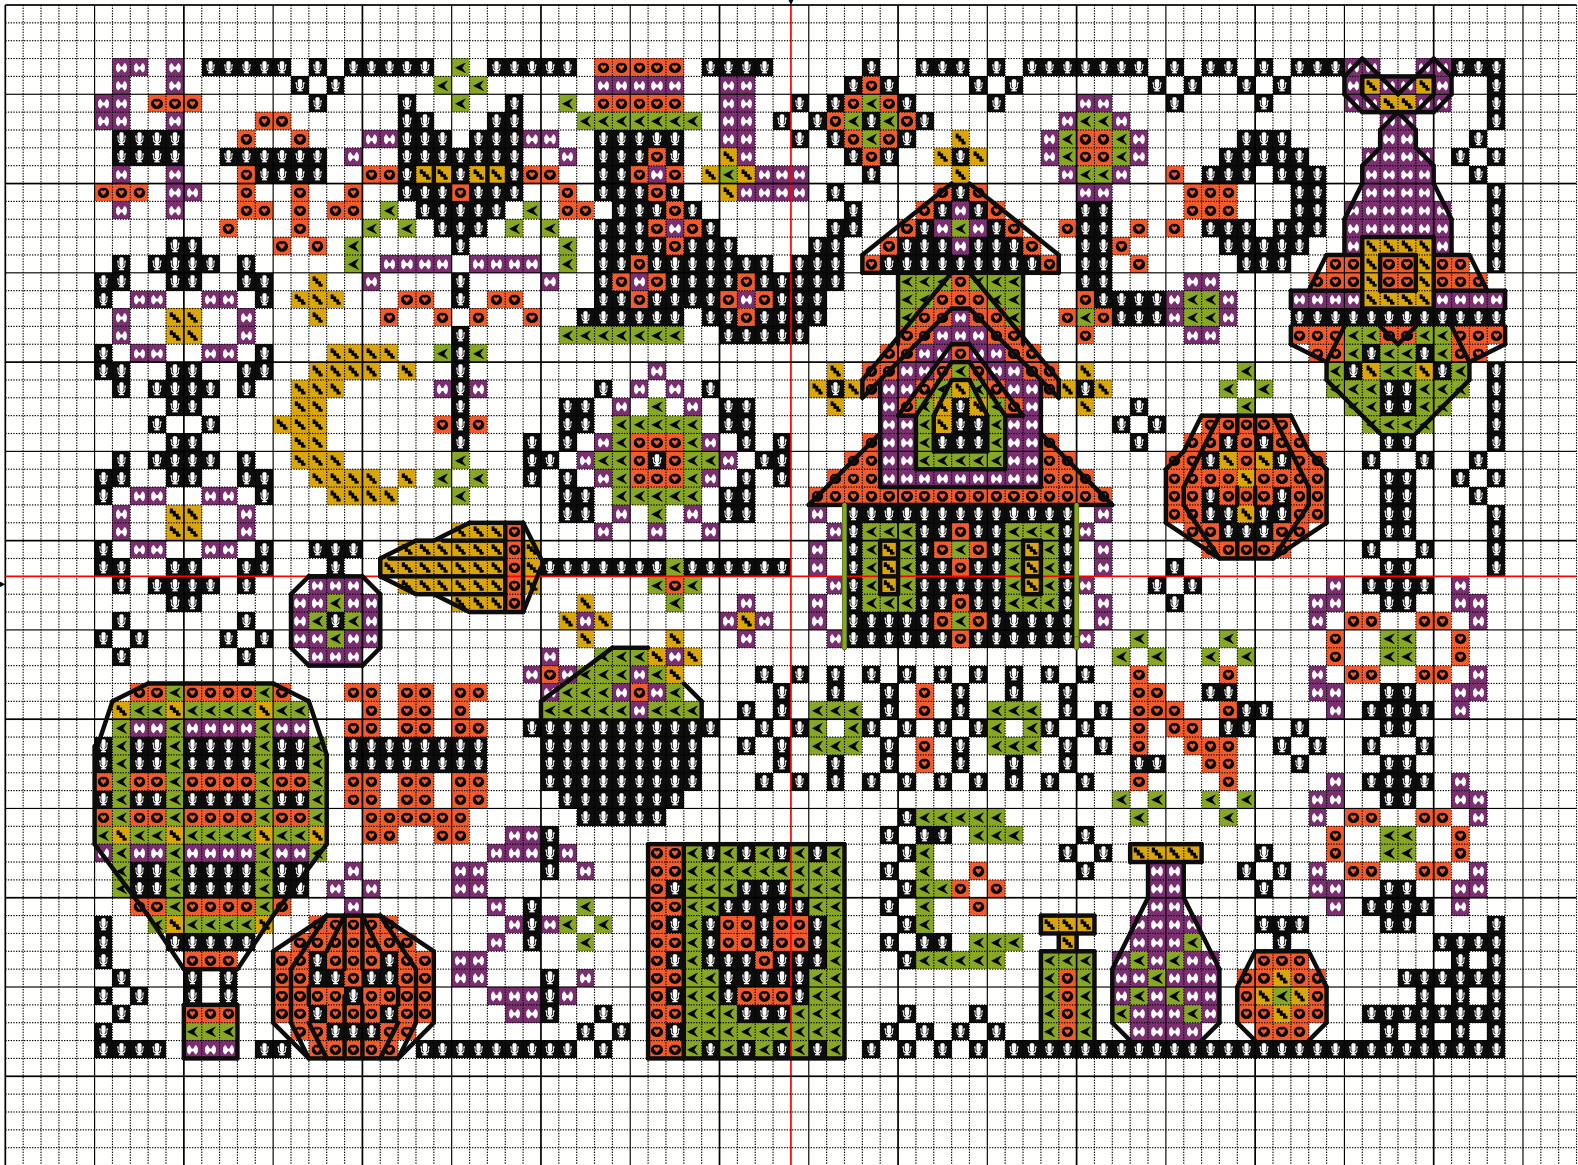

Halloween quaker

10

20

30

40

50

60

70

80

10

20

30

40

50

60

Halloween quaker

10

20

30

40

50

60

Halloween quaker

	Number	Name	Stitches
	DMC 310	Black	960
	DMC 444	Lemon DK	154
	DMC 34	Dark Fuchsia	374
	DMC 721	Orange Spice medium	482
	DMC 907	Parrot Green light	385

		Backstitch Key			
No.	Str	Description		Stitches	
DMC 310	2	Black		248	
DMC 907	2	Parrot Green light		3	